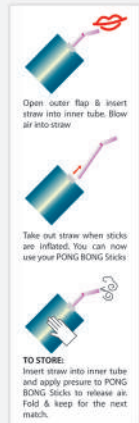

Pong Pong Stick

Colour : Blue / Green / Yellow / Orange / Red / White
Material : Plastic
Weight : 6g±/pc
Printing Methods :