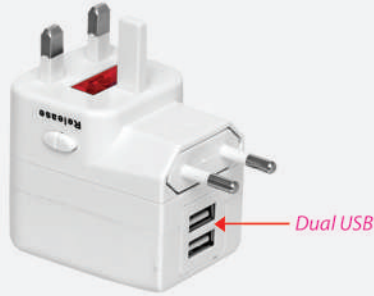

**AT 896** 

Multi Adaptor

Size : 8.5cm(H)  
 Material : Plastic  
 Colour : Pink / Blue / Green / Yellow  
 Weight : 89g±/pc  
 Printing Methods :  

**AT 1043** 

Travel Adaptor

Size : 6cm(H) x 4.5cm(L) x 5.5cm(W)  
 Material : Plastic  
 Colour : White  
 Weight : 92g±/pc  
 Printing Methods :  