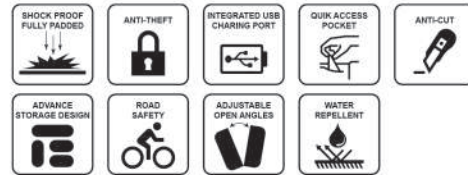

BL 1757

Laptop Backpack

Size : 41cm(H) x 29cm(L) x 14cm(W)
Material : Polyester
Colour : Black / Grey
Weight : 0.7kg±/pc
Printing Methods :