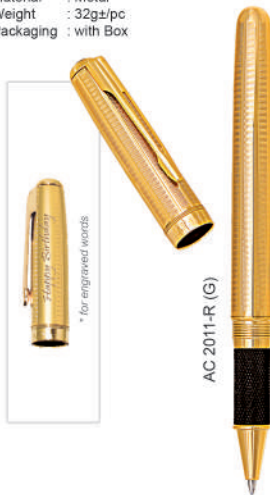

Einzel-minded

Material : Metal
Weight : 32g±/pc
Packaging : with Box