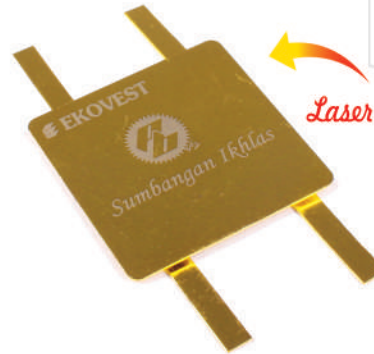

**BG 813-IV**

*Golf Bag*

Size : 33.5cm(H) x 49cm(L) x 19cm(W)  
 Material : Nylon  
 Colour : Black / Blue  
 Weight : 665g±/pc

Printing Methods :   

with shoes compartment

Water Resistant

**Copper Plate**

Size : 4.2cm(H) x 4.2cm(L)

Laser Engraving

**BS 4293**

*Sling Bag / Clutch Bag*

Size : 15cm(H) x 24.5cm(L) x 9.5cm(W)  
 Material : Nylon  
 Colour : Black  
 Weight : 152g±/pc

Printing Methods :   

\* 2 ways to carry

**BS 1015-II**

*Sling Bag*