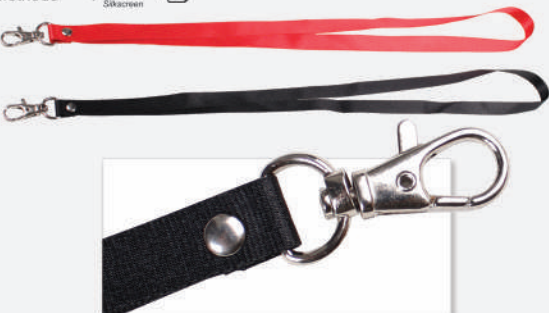

LY 109-III

Lanyard

Size : 12mm
Material : Nylon
Colour : Maroon / Yellow / R.Blue / D.Blue / Purple / White / Black /
Orange / Green / Red
Weight : 11g±/pc
Printing Methods :