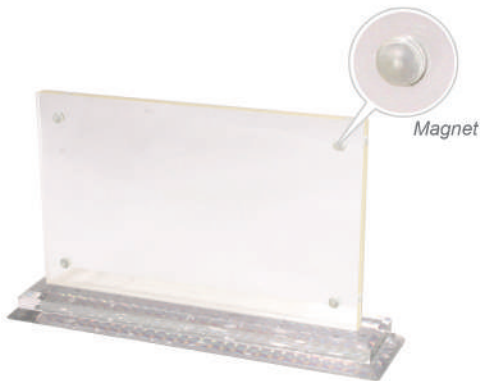

Back View

**ACY 501**

*Acrylic Display*

Size : 10cm(H) x 17cm(L)  
 Material : Acrylic  
 Weight : 268g±/pc  
 Packaging : with Box

Magnet

**ACY 502**

*Clear Acrylic With Magnet*

Size : 15.8cm(H) x 17.7cm(L) x 2cm(W)  
 Material : Acrylic  
 Weight : 615g±/pc  
 Packaging : with Box