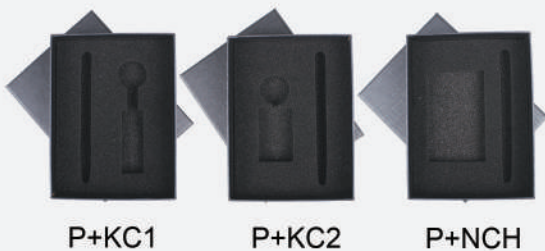

B16-II (2 in 1)

Gift Box

Size : 3.3cm(H) x 16.9cm(L) x 12.9cm(W)
Material : Paper
Colour : Dark Grey
Weight : 110g±/pc
Packaging : with Ribbon Cover
Printing Methods :