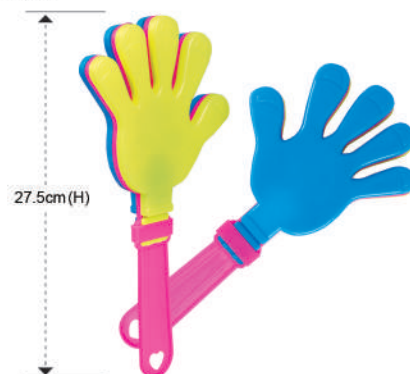

**HCB 02**

Fun Clapper

Size : 27.5cm(H)  
 Material : Plastic  
 Weight : 41g±/pc  
 Printing Methods : 

\* Colour variants may not same as picture show

**Balloon**

Colour : Blue / Orange / Yellow / Pink / White  
 Material : Latex  
 Weight : 4g±/pc  
 Printing :   
 Methods : Silkscreen