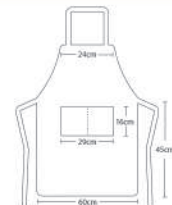

AP 4698

Apron

Material : 100% Polyester
Colour : Black / Yellow / Red / Blue
Weight : 103g±/pc
Printing Methods :