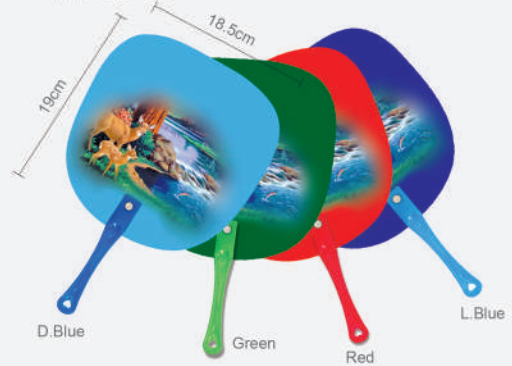

F 379

D

Hand Fan

Size : 19cm(H) x 18.5cm(L)
Material : PVC
Colour : L.Blue / D.Blue / Red / Green
Weight : 26g±/pc
Printing Methods :