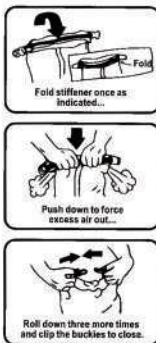

BB 729

Waterproof Backpack

Size : 49cm(H) x 19cm Diameter
Capacity : 10 L
Material : PVC
Colour : Blue / Red / Green / Orange / Yellow
Weight : 334g±/pc
Printing Methods :