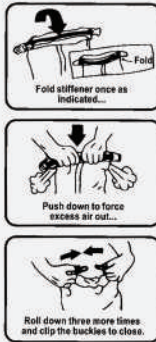

BB 730

Waterproof Backpack

Size : 51cm(H) x 24cm Diameter
Capacity : 15 L
Material : PVC
Colour : Blue / Red / Green / Orange / Yellow
Weight : 346g±/pc
Printing Methods :