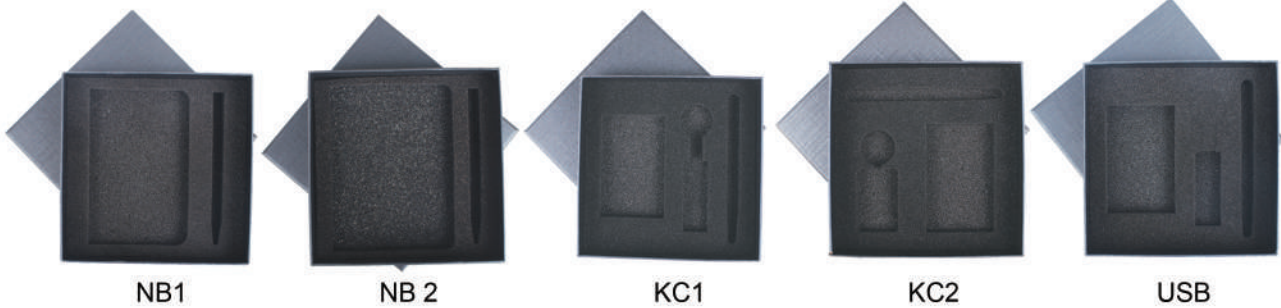

B 16-II (3 in 1)

Gift Box

Size : 3.3cm(H) x 16.9cm(L) x 16.9cm(W)
Material : Paper
Colour : Dark Grey
Weight : 137g±/pc
Packaging : with Ribbon Cover
Printing Methods :