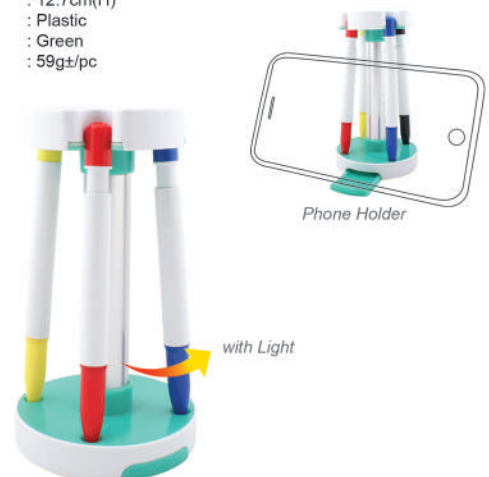

**Thumbdrive**

*Rubberized / With Box*

**Wooden Keychain**

**Multifunction Stationery Set**

Size : 12.7cm(H)  
 Material : Plastic  
 Colour : Green  
 Weight : 59g±/pc

**Metal Keychain & Fridge Magnet**

**Fridge Magnet**