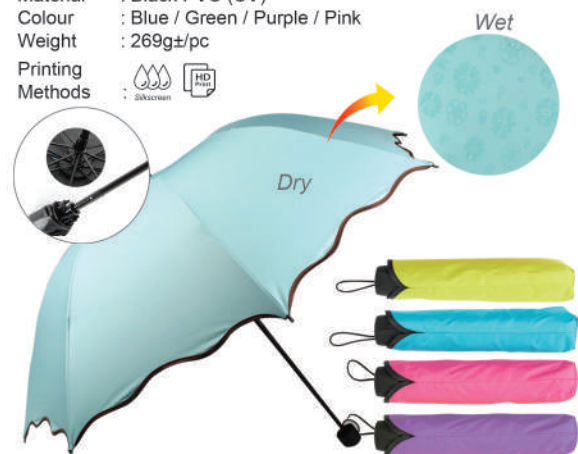

UM 547

D

Colour Changing Sun Protection Umbrella

Size : 21"
Material : Black PVC (UV)
Colour : Blue / Green / Purple / Pink
Weight : 269g±/pc
Printing Methods :