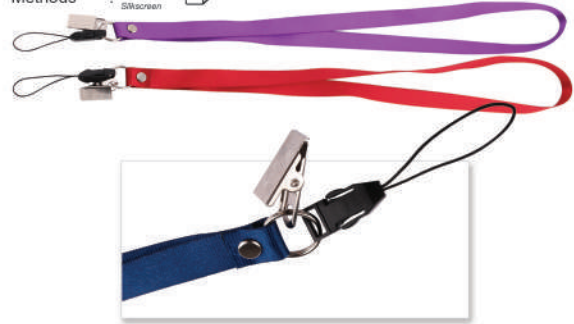

LY 115-II

Lanyard

Size : 15mm
Material : Nylon
Colour : Maroon / Yellow / R.Blue / D.Blue / Purple / White / Black /
Orange / Green / Red
Weight : 14g±/pc
Printing Methods :