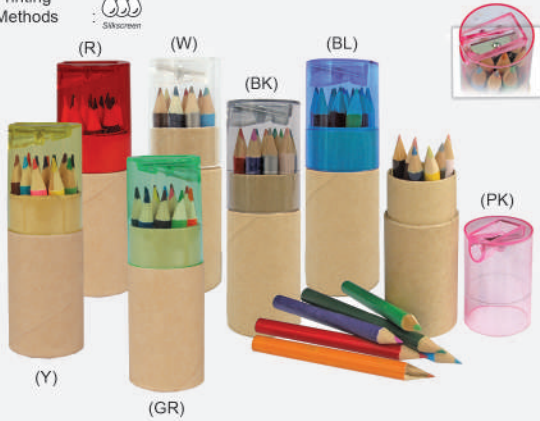

CLP 4633 *Color Pencil & Sharpener (12 pcs)*

Size : 10.5cm(H) x 3.5cm(Diameter)
Material : (Cover) Paper + Plastic
Colour : Yellow / Red / Green / White / Black / Blue / Pink
Weight : 47g±/pc
Printing Methods :