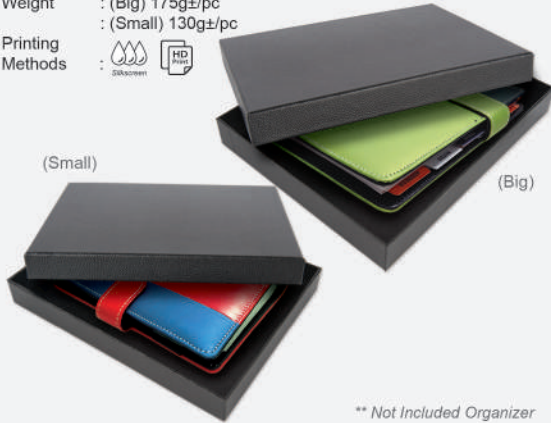

BOX-OZ D *Box for Organizer*

Size : (Big) 3.5cm(H) x 24.5cm(L) x 19.5cm(W)
: (Small) 2.5cm(H) x 20.5cm(L) x 15.5cm(W)
Colour : Black
Material : Paper
Weight : (Big) 175g±/pc
: (Small) 130g±/pc

Printing Methods :