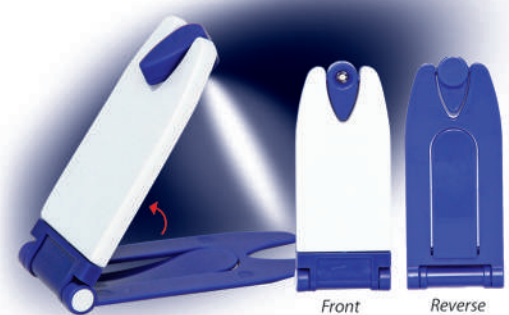

**CT 1217-II**

Wall Clock

Size : 27.9cm(H) x 27.9cm(L) x 1.1cm(W)  
 Material : Plastic  
 Colour : Blue / Black / Red / Silver  
 Weight : 402g±/pc  
 Printing Methods :  

**CT 2966-II**

Wall Clock

Size : 29.8cm(H) x 21.8cm(L) x 2.3cm(W)  
 Material : Plastic  
 Colour : Blue / Black / Red / Silver  
 Weight : 436g±/pc  
 Printing Methods :  