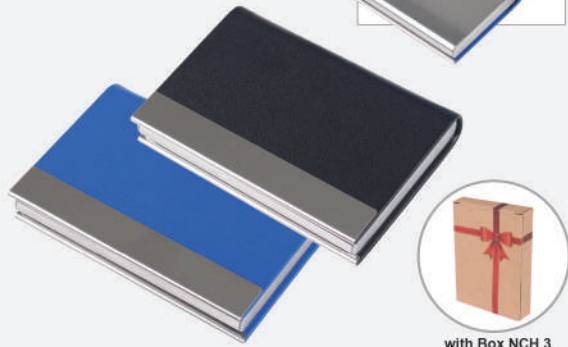

NCH 060-II

Name Card Holder

Size : 9.5cm(H) x 6cm(L) x 1.4cm(W)
Colour : Blue / Black
Material : PU
Weight : 93g±/pc
Printing Methods :

with Box NCH 3