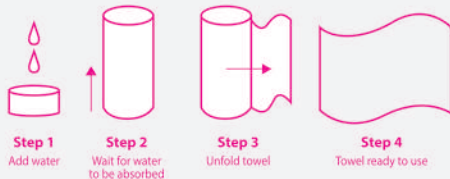

Printing Methods :   

\* Not Included Face Towel

**Magic Towel**

Material : Cotton  
Weight : 20-32g±/pc

**B 32**

*Towel Box*

Size : 6cm(H) x 34cm(L) x 23cm(W)  
Material : Paper  
Colour : Brown  
Weight : 188g±/pc  
Printing Methods : 