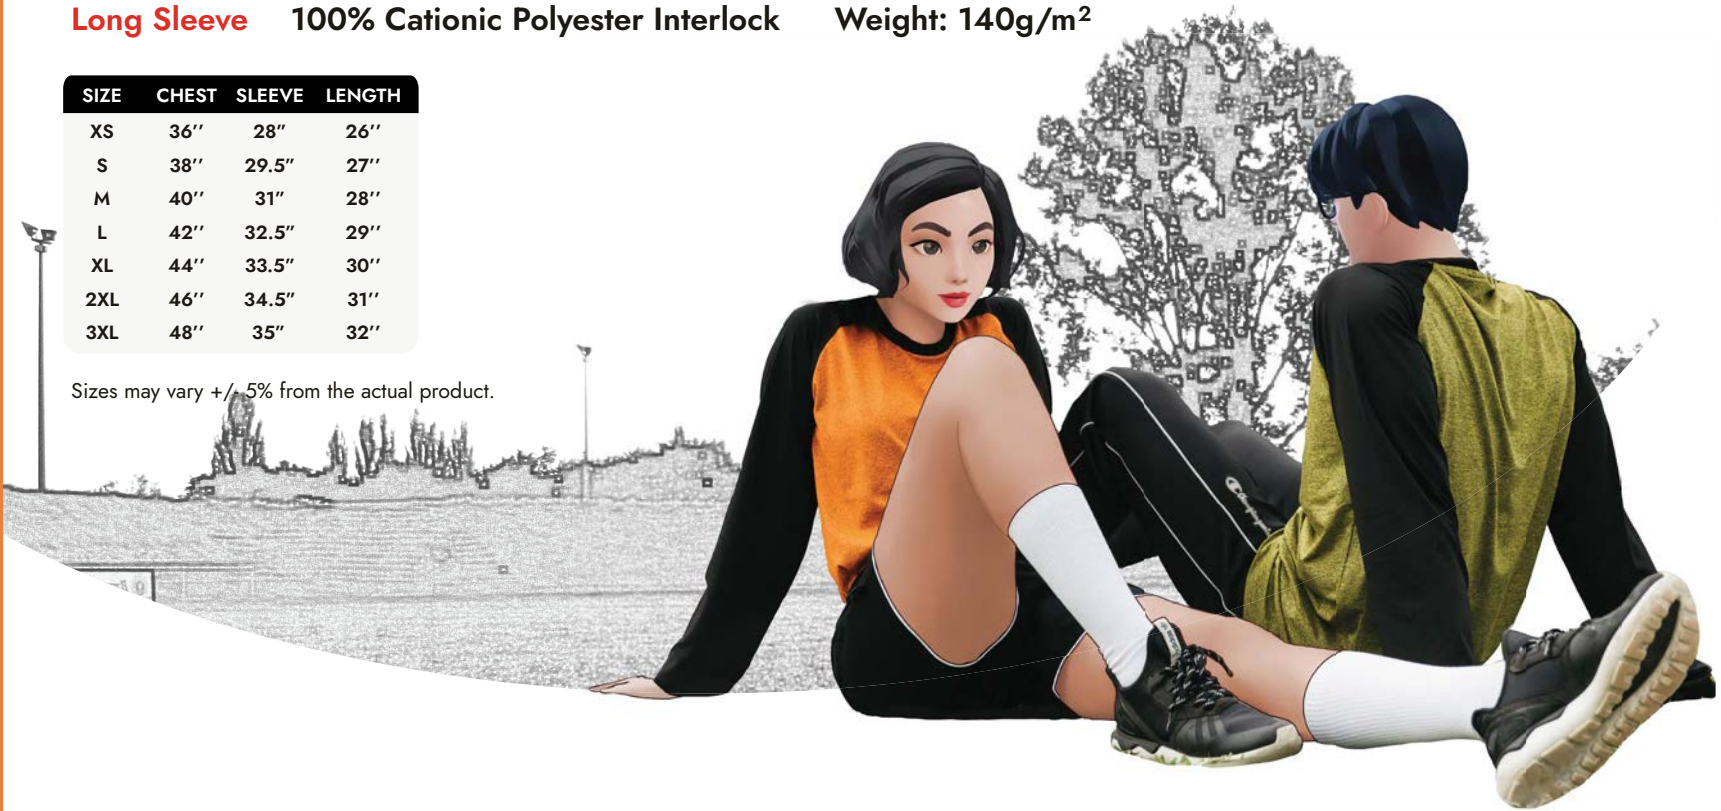

QD49

Long Sleeve 100% Cationic Polyester Interlock Weight: 140g/m²

SIZE	CHEST	SLEEVE	LENGTH
XS	36"	28"	26"
S	38"	29.5"	27"
M	40"	31"	28"
L	42"	32.5"	29"
XL	44"	33.5"	30"
2XL	46"	34.5"	31"
3XL	48"	35"	32"

Sizes may vary +/- 5% from the actual product.

QD 4904
Yellow / Black