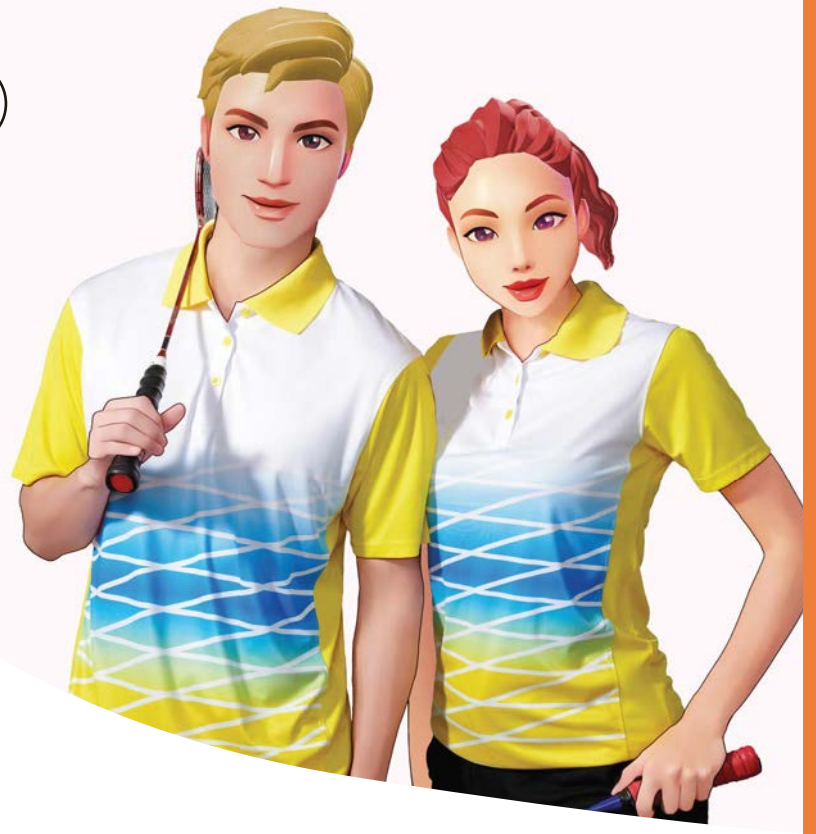

QD47

100% Polyester Interlock

Weight: 150g/m²

SIZE	SHOULDER	CHEST	SLEEVE	LENGTH
XS	16"	36"	7.5"	26"
S	17"	38"	8"	27"
M	18"	40"	8.5"	28"
L	19"	42"	9"	29"
XL	20"	44"	9.5"	30"
2XL	21"	46"	10"	31"
3XL	22"	48"	10.5"	32"

Sizes may vary +/- 5% from the actual product.

QUICK DRY