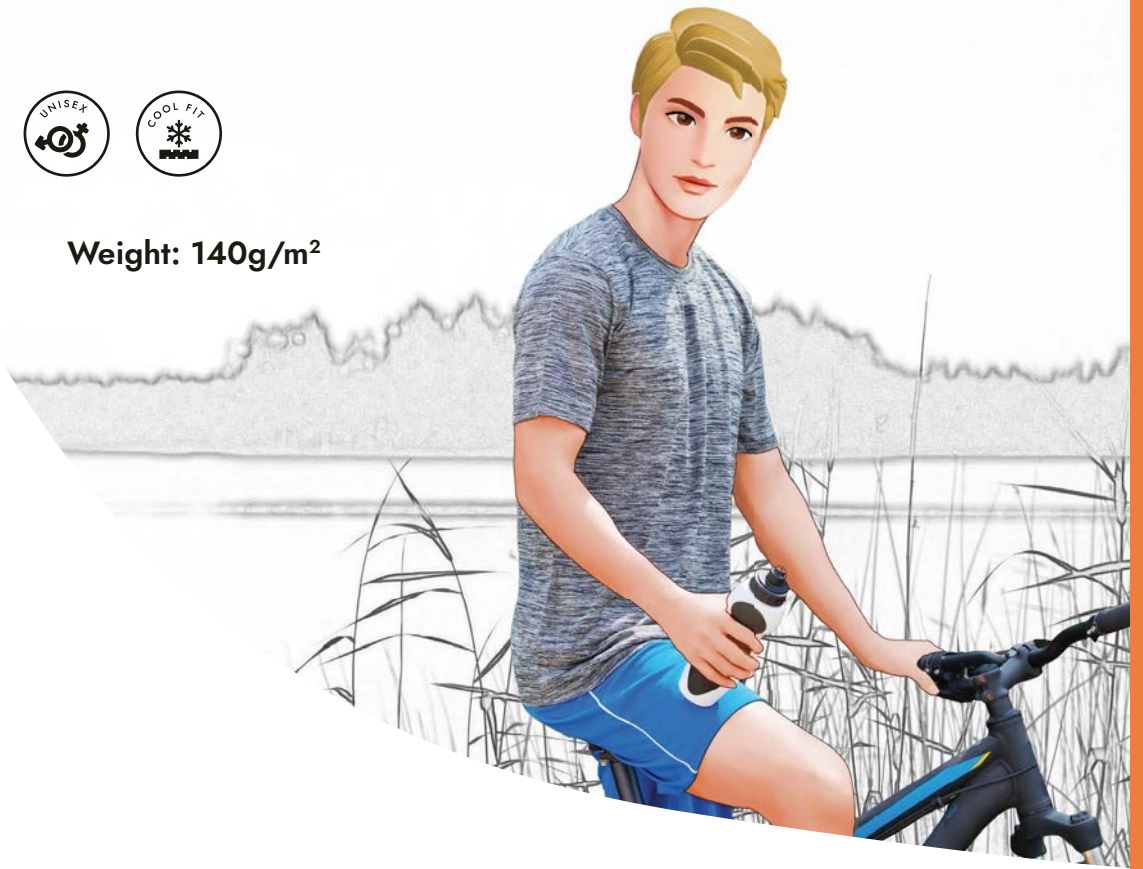

QD50

100% Cationic Polyester Interlock

Weight: 140g/m²

SIZE	SHOULDER	CHEST	SLEEVE	LENGTH
XS	16"	36"	7.5"	26"
S	17"	38"	8"	27"
M	18"	40"	8.5"	28"
L	19"	42"	9"	29"
XL	20"	44"	9.5"	30"
2XL	21"	46"	10"	31"
3XL	22"	48"	10.5"	32"

Sizes may vary +/- 5% from the actual product.

QD 5001

Navy