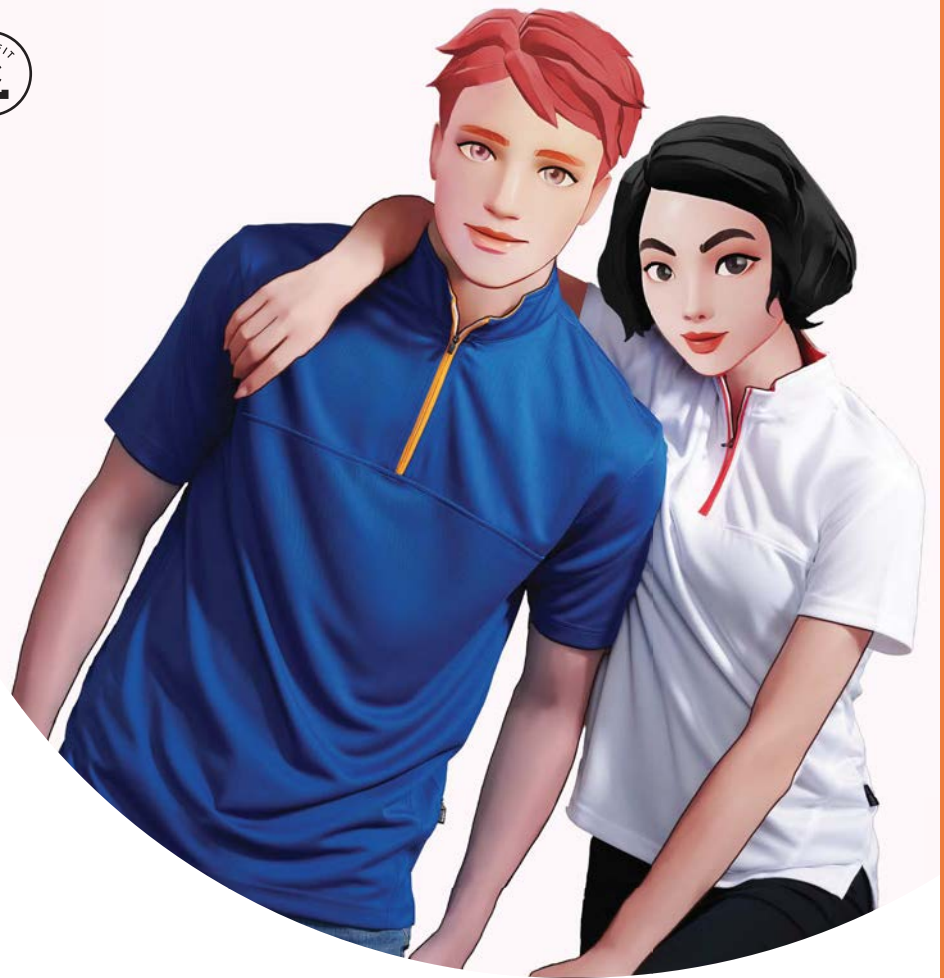

# QD21

**Female** 100% Microfibre Weight: 170g/m<sup>2</sup>

SIZE	SHOULDER	CHEST	SLEEVE	LENGTH
S	13"	32"	6"	22.5"
M	14"	34"	6.5"	23.5"
L	15"	36"	6.5"	24.5"
XL	16"	38"	7"	25.5"

Sizes may vary +/- 5% from the actual product.