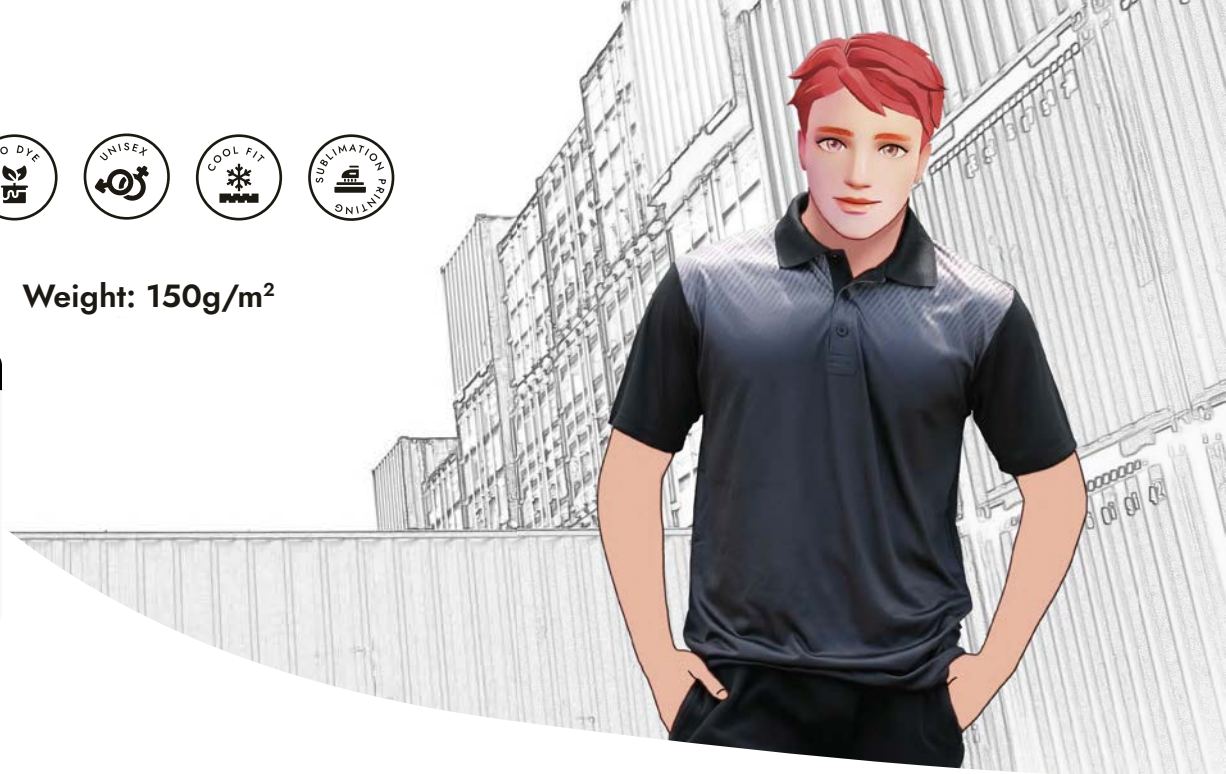

QD63

100% Polyester Interlock

Weight: 150g/m²

SIZE	SHOULDER	CHEST	SLEEVE	LENGTH
XS	16"	36"	7.5"	26"
S	17"	38"	8"	27"
M	18"	40"	8.5"	28"
L	19"	42"	9"	29"
XL	20"	44"	9.5"	30"
2XL	21"	46"	10"	31"
3XL	22"	48"	10.5"	32"

Sizes may vary +/- 5% from the actual product.

QD 6305

Red / Black