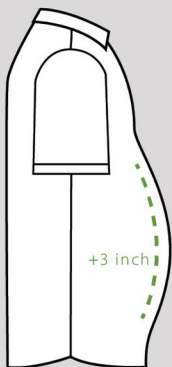

2XL and Above

Longline +3" inch length at
shirt front. Increase flexibility
and range of motions

Looks presentable and
feel comfortable

Size	Shoulder	Chest	Waist	Sleeve Length	3/4 Sleeve Length	Shirt Length	Hip
2XS	13 "	36 "	31 "	21 "	16 "	26 "	37 "
XS	14 "	38 "	33 "	21 "	16 "	27 "	40 "
S	15 "	40 "	35 "	22 "	16.5 "	28 "	42 "
M	16 "	42 "	37 "	22 "	17 "	29 "	43 "
L	17 "	44 "	41 "	23 "	17.5 "	29 "	45 "
XL	18 "	46 "	44 "	23 "	18.5 "	30 "	48 "
2XL	19 "	48 "	46 "	23 "	18.5 "	30.5 "	52 "
3XL	19.5 "	51 "	49 "	23 "	19 "	30.5 "	55 "
4XL	20 "	54 "	52 "	24 "	19 "	31 "	58 "
5XL	20.5 "	57 "	55 "	24 "	19 "	31 "	61 "

MUSLIMAH SIZE CHART

Size	Shoulder	Chest	Waist	Sleeve Length	Shirt Length	Hip
2XS	13 "	36 "	31 "	21 "	32 "	37 "
XS	14 "	38 "	33 "	21 "	33 "	40 "
S	15 "	40 "	35 "	22 "	34 "	42 "
M	16 "	42 "	37 "	22 "	35 "	43 "
L	17 "	44 "	41 "	23 "	35 "	45 "
XL	18 "	46 "	44 "	23 "	36 "	48 "
2XL	19 "	48 "	46 "	23 "	36.5 "	52 "
3XL	19.5 "	51 "	49 "	23 "	36.5 "	55 "
4XL	20 "	54 "	52 "	24 "	37 "	58 "
5XL	20.5 "	57 "	55 "	24 "	37 "	61 "

* Sizes may vary +/-5% from the actual product

* Colours shown in catalogue may vary 5-10% from the actual product

* Size and colour may vary in the same series due to different batch order

* All measurement in inches