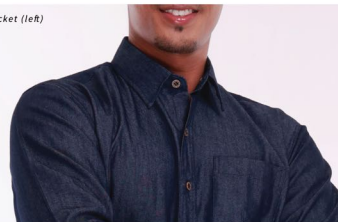

DENIMSOFT

FD-726 & FD-826 & FD-926