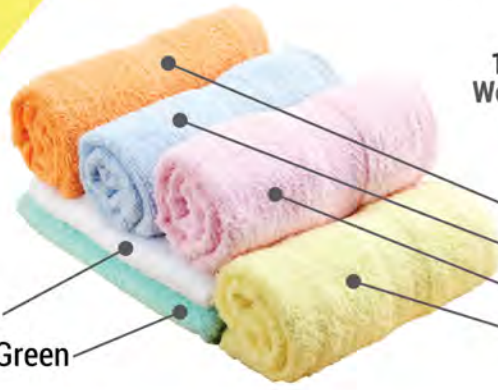

FH 0105
Red/Black

TOWEL

TW 01

Hand Towel
100% Cotton, Size 14" X 26"
Weight: 70gsm (0.154 Pounds)

Eco Dye 100% Cotton

TW 0100 White
TW 0125 Light Green

TW 0107 Orange
TW 0110 Light Blue
TW 0114 Pink
TW 0104 Yellow