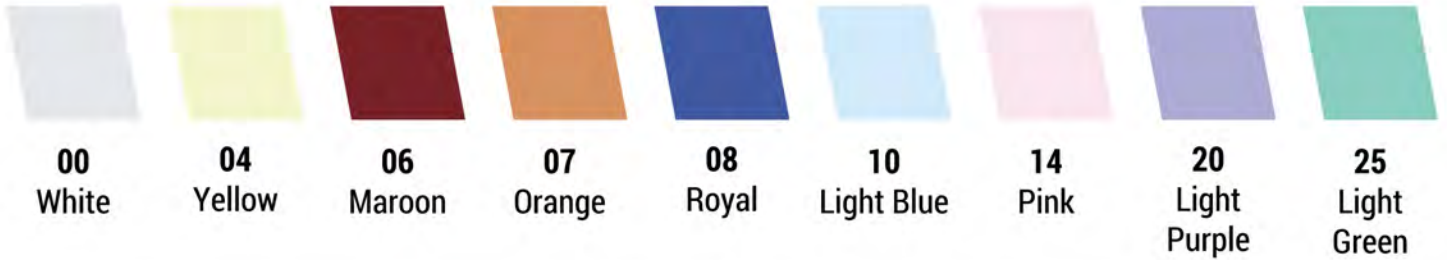

TOWEL

TW 01

Hand Towel
100% Cotton, Size 14" X 26"
Weight: 70gsm (0.154 Pounds)

Eco Dye 100% Cotton

TW 0100 White
TW 0125 Light Green

TW 0107 Orange
TW 0110 Light Blue
TW 0114 Pink
TW 0104 Yellow

TW 06

Bath Towel
100% Cotton, Size 30" X 60"
Weight: 440gsm (0.970 Pounds)

Eco Dye 100% Cotton

TW 03

Bath Towel
100% Cotton, Size 27" X 54"
Weight: 340gsm (0.749 Pounds)

Eco Dye 100% Cotton

TW 07

Hand Towel
100% Cotton, Size 14" X 30"
Weight: 120gsm (0.265 Pounds)

Eco Dye 100% Cotton

TW 0700 White
TW 0704 Yellow

TW 0714 Pink
TW 0707 Orange
TW 0725 Light Green
TW 0710 Light Blue

TW 08

Bath Towel
100% Cotton, Size 20" X 40"
Weight: 185gsm (0.408 Pounds)

Eco Dye 100% Cotton

TW 0821 Dark Brown

TW 0824 Dark Grey
TW 0806 Maroon
TW 0808 Royal
TW 0820 Light Purple