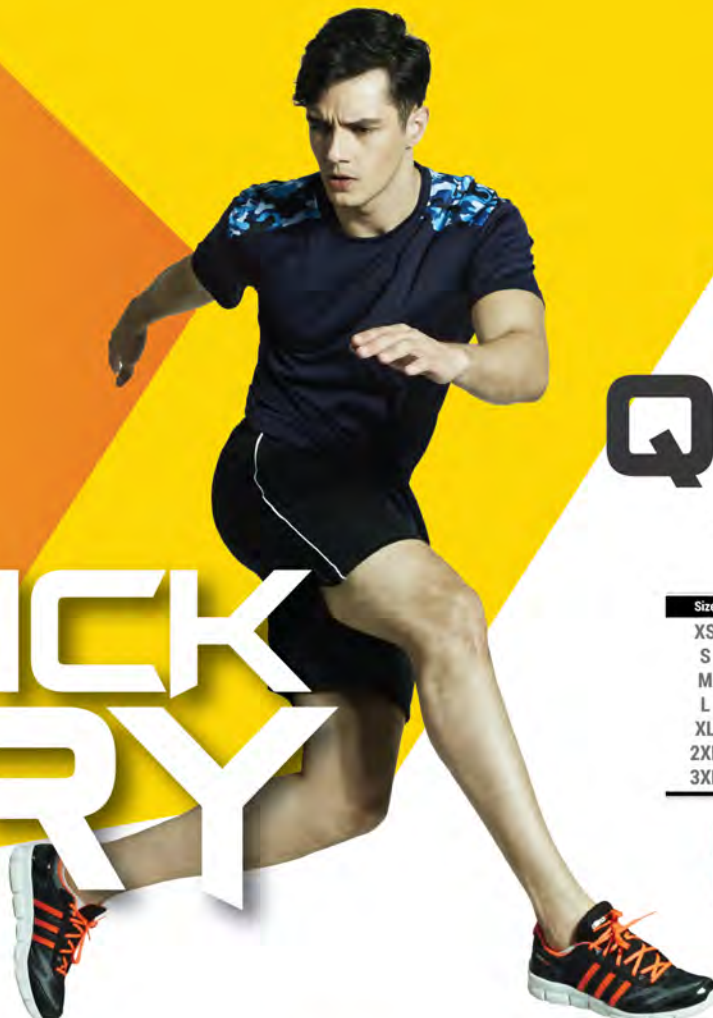

QD 4530
Dark Purple/Yellow

QD 4566
Milo Green/White

QUICK DRY

QD 55

100% Polyester Interlock
Weight: 150g/m²

Size	Shoulder	Chest	Sleeve	Length
XS	16"	36"	7.5"	26"
S	17"	38"	8"	27"
M	18"	40"	8.5"	28"
L	19"	42"	9"	29"
XL	20"	44"	9.5"	30"
2XL	21"	46"	10"	31"
3XL	22"	48"	10.5"	31.5"