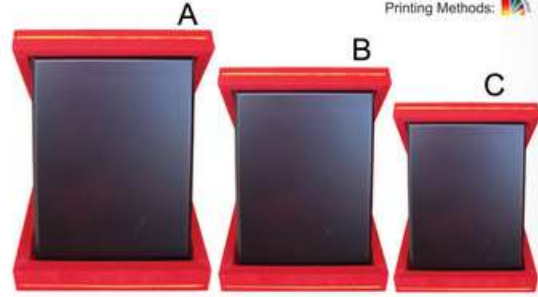

Printing Methods 

P 7 GD Flower

Size : 21cm x 21cm

Printing Methods 

■ **WB2115B**
Velvet Box (Blue)
Size : A - 7" x 9"
B - 6" x 8"
C - 5" x 7"
Printing Methods: 

■ **WB2115R**
Velvet Box (Red)
Size : A - 7" x 9"
B - 6" x 8"
C - 5" x 7"
Printing Methods: 