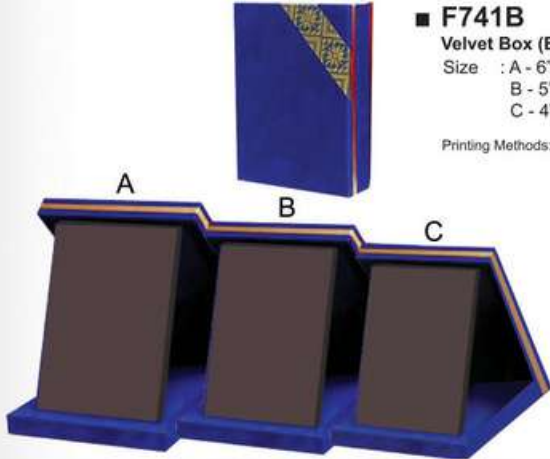

■ **F752B**
Velvet Box (Blue)
Size : A - 8" x 10"
B - 7" x 9"
C - 6" x 8"
D - 5" x 7"
Printing Methods: