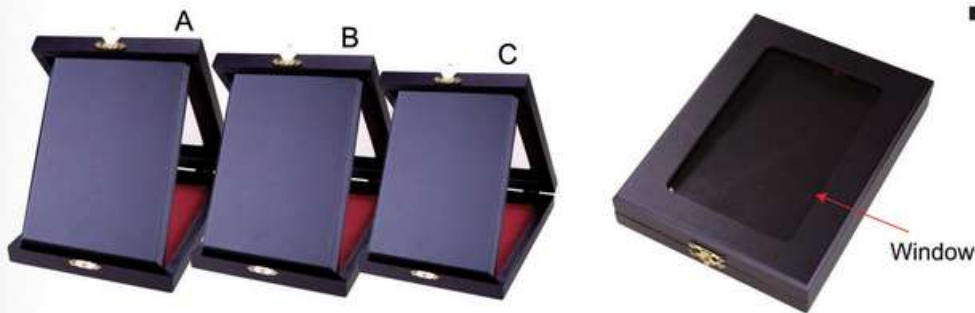

■ **NS 108**
Wooden Box
Size : A - 7" x 9"
      B - 6" x 8"
      C - 5" x 7"
Printing Methods: