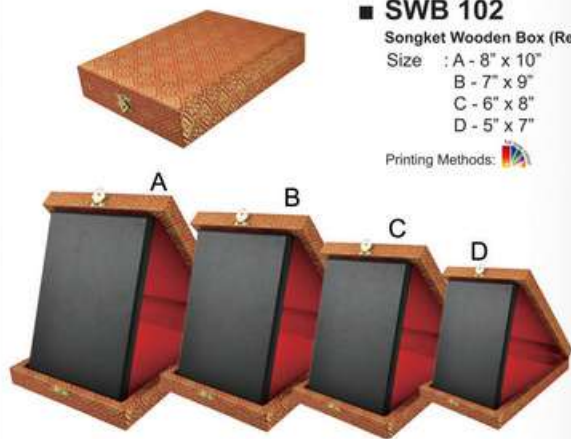

■ **SWB 102**
Songket Wooden Box (Red)
Size : A - 8" x 10"
B - 7" x 9"
C - 6" x 8"
D - 5" x 7"
Printing Methods: