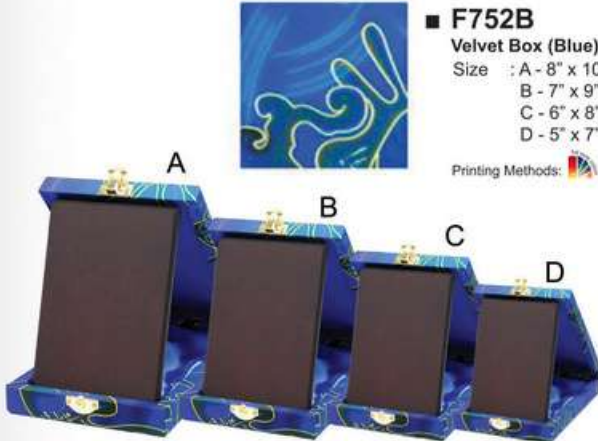

■ **SWB 102**
Songket Wooden Box (Blue)
Size : A - 8" x 10"
B - 7" x 9"
C - 6" x 8"
D - 5" x 7"
Printing Methods: