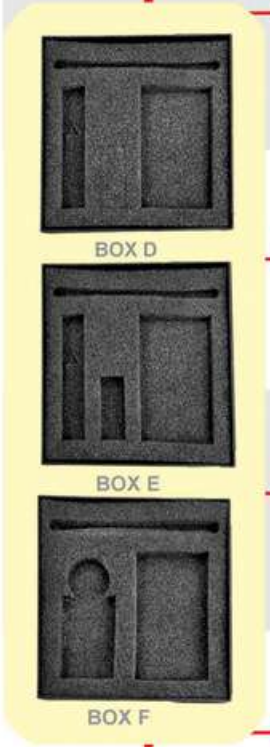

MP 323-B
+ + + +
E 4205
Box D/E/F + Metal Styler Pen + Name Card Holder + Power Bank

MP 04-B
+ + + +
E 4206
Box D/E/F + Metal Ball Pen + Name Card Holder + Power Bank

AP 28
+ + + +
E 4207
Box D/E/F + Aluminium Pen + Name Card Holder + Thumb Drive

MP 990
+ + + +
E 4208
Box D/E/F + Metal Pen + Name Card Holder + Thumb Drive

MP 323-B
+ + + +
E 4209
Box D/E/F + Metal Pen + Thumb Drive + Keychain

AP 28
+ + + +
E 4210
Box D/E/F + Aluminium Pen + Thumb Drive + Name Card Holder

MP 05-B
+ + + +
F 4300
Box D/E/F + Metal Ball Pen + Power Bank + Keychain

MP 323-B
+ + + +
F 4301
Box D/E/F + Metal Styler Pen + Thumb Drive + Power Bank