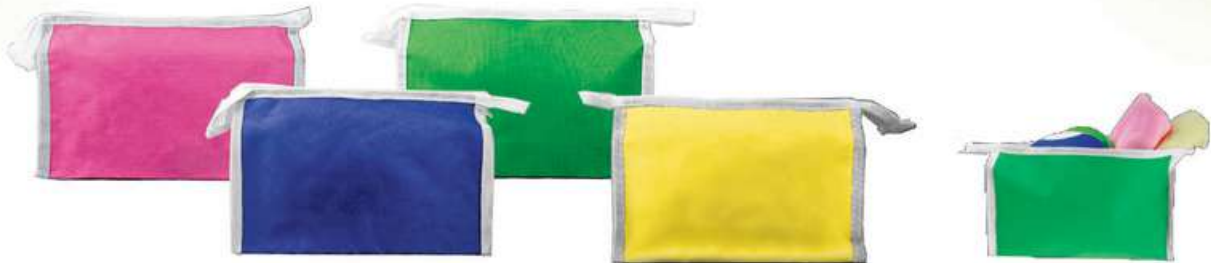

Printing Methods :
Compartment :

COS 7237

**Toiletries @
Cosmetic Bag**

Material : Nylon 840 D
Size : 14cm(H) x 23cm(L) x 7cm(W)
Colour : Red / Green / Black / Blue / Purple

Printing Methods :

COS 06

**Toiletries @
Cosmetic Bag**