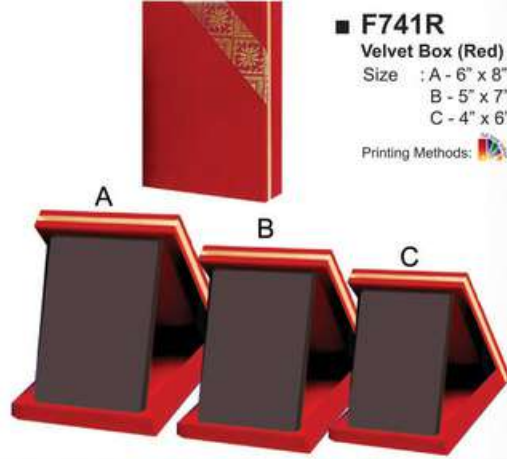

■ **F752R**
Velvet Box (Red)
Size : A - 8" x 10"
B - 7" x 9"
C - 6" x 8"
D - 5" x 7"
Printing Methods: