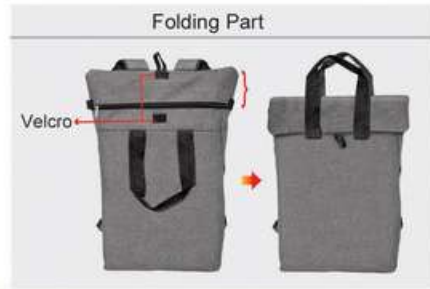

Printing Methods :
 Compartments **3**

LT 3831

3 in 1 Laptop Travelling Bag (Fully Padded Bag)

Material : 2 Tone Imported Nylon
 Size : 45cm(H) x 30cm(L) x 20cm(W)
 Colour : Grey+Blue / Grey+Red

Printing Methods :
 Compartments **2**