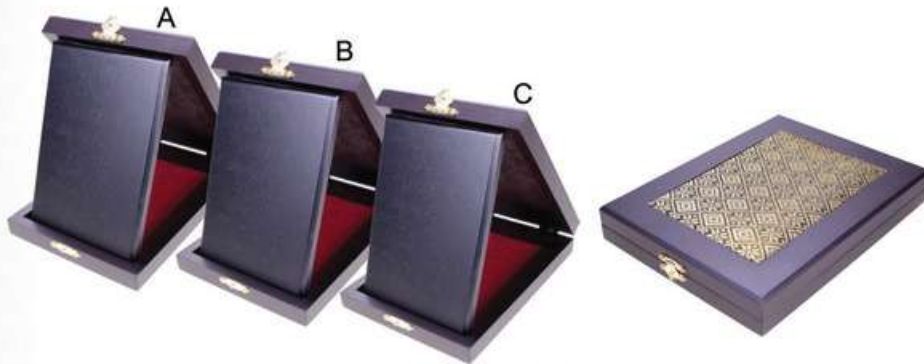

■ **SWB 102**
Songket Wooden Box (Red)
Size : A - 8" x 10"
B - 7" x 9"
C - 6" x 8"
D - 5" x 7"
Printing Methods: 

PLAQUE

Remark: *All items supply are without printing.

■ **NF 107**
Songket Wooden Box (Red)
 Size : A - 7" x 9"
 B - 6" x 8"
 C - 5" x 7"
 Printing Methods: