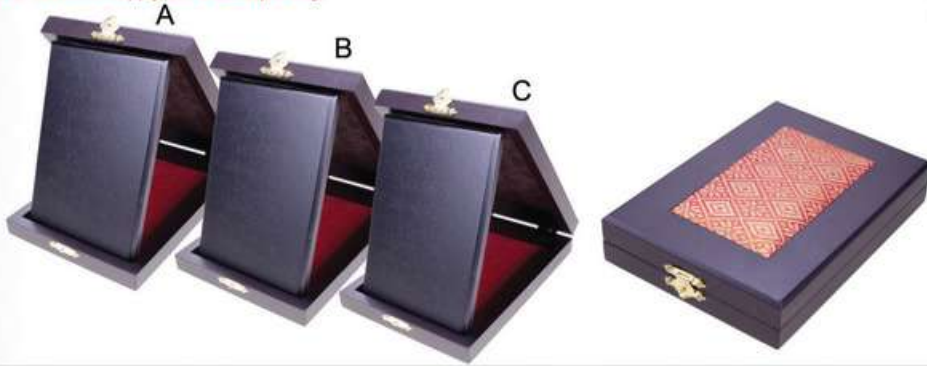

PLAQUE

Remark: *All items supply are without printing.

■ **NF 107**
Songket Wooden Box (Red)
Size : A - 7" x 9"
      B - 6" x 8"
      C - 5" x 7"
Printing Methods: