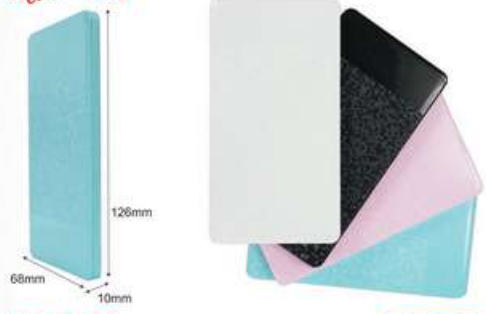

Printing Methods

BANK 140 Powerbank

14,000mAh

Thickness : 9mm
 Color : Gold / Pink / Black
 Packaging : Gift Box

Printing Methods

**Ultra Slim*

BANK 3800 Powerbank **8,000mAh**

Packaging : Gift Box
Color : Blue / Pink / Black / White