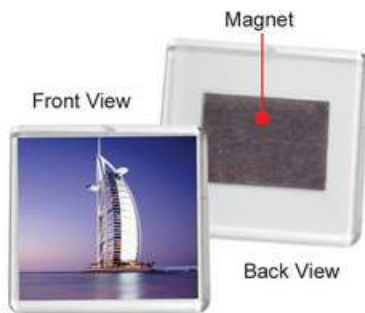

Printing Methods

FM 66 Acrylic Fridge Magnet

Size : 6cm(H) x 6cm(L)

Printing Methods

FM 57 Acrylic Fridge Magnet

Size : 7.5cm(H) x 5cm(L)

Printing Methods

LED 1010 2 in 1 Led Bookmark Clipper