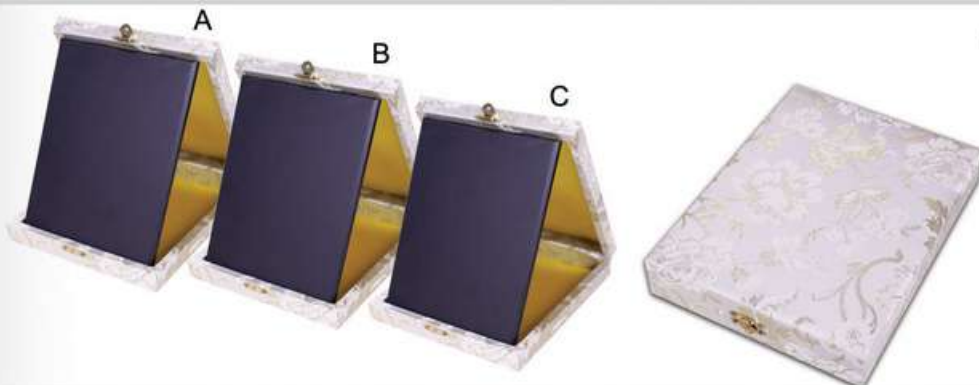

■ **NS 104**
Wooden Box
Size : A - 7" x 9"
      B - 6" x 8"
      C - 5" x 7"
Printing Methods: