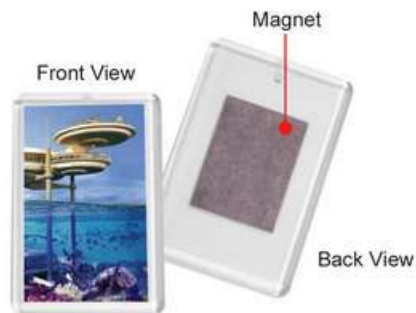

Printing Methods

FM 66 Acrylic Fridge Magnet

Size : 6cm(H) x 6cm(L)

Printing Methods

FM 57 Acrylic Fridge Magnet

Size : 7.5cm(H) x 5cm(L)

Printing Methods

LED 1010 2 in 1 Led Bookmark Clipper