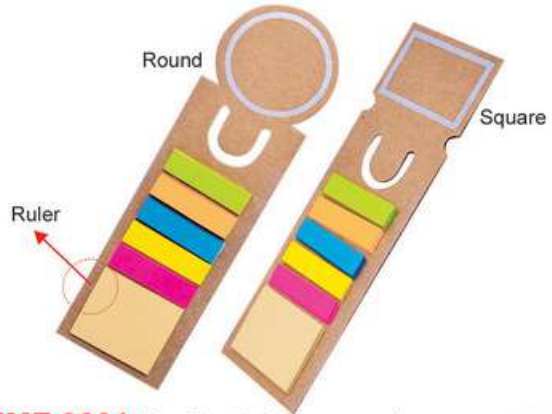

Pull to Open
** Not Included Pens*

EME 772 Eco Restick Memopad

Size : 6.8cm(L) x 7.7cm(W)
Colour : Red / Blue

Printing Methods : SILKSCREEN FULL TONE COLOUR

EME 3001 Eco Restick Memopad

Size : 21cm(H) x 6cm(L)
Colour : Brown