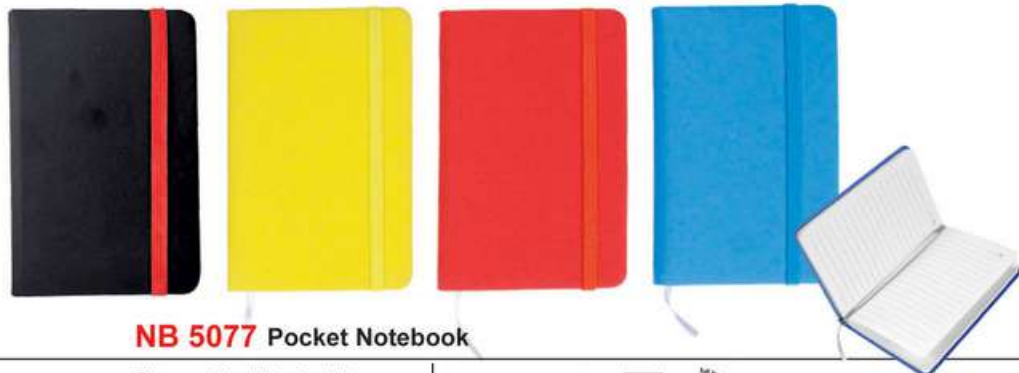

NB 5077 Pocket Notebook

Size : 14cm(H) x 9cm(L)
Colour : Black / Yellow / Red / Blue

Printing Methods