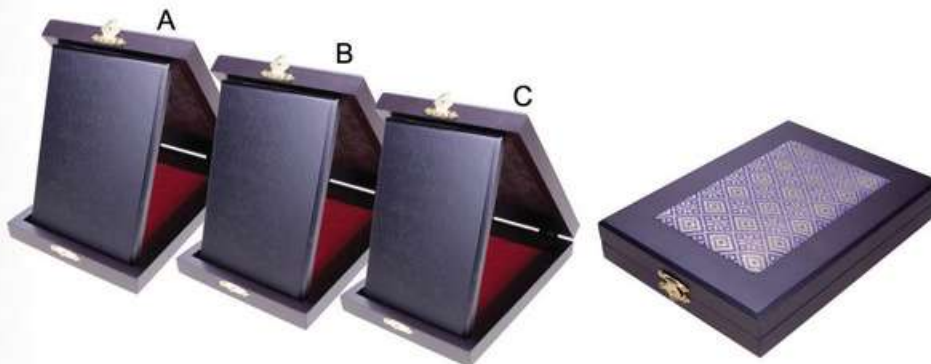

■ **NF 107**
Songket Wooden Box (Blue)
Size : A - 7" x 9"
      B - 6" x 8"
      C - 5" x 7"
Printing Methods: