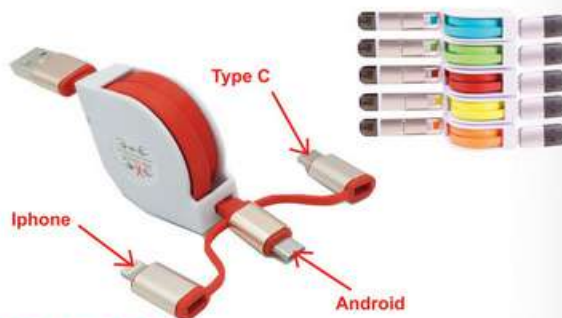

CABLE 7258 OTG 3 in 1 Cable

Colour : Blue / Green / Red / Yellow / Orange

Printing Methods