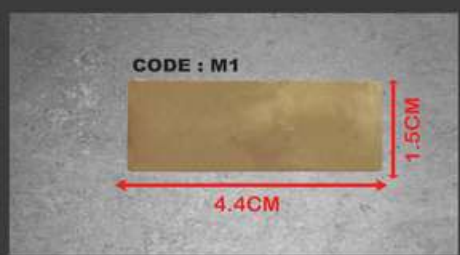

*PRE ORDER OTHER SHAPES OF METAL PLATE