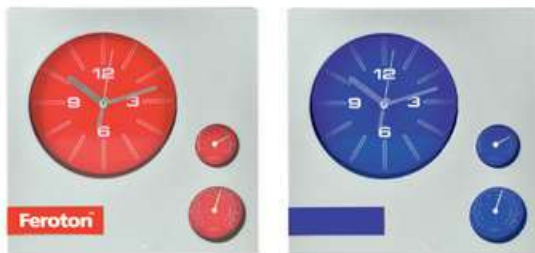

CLK 8908 Square Wall Clock

Size : 26cm(H) x 26cm(W)
Colour : Red / Blue

Printing Methods SILKSCREEN EPOXY