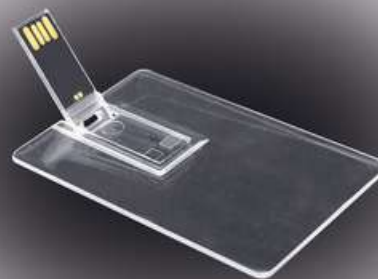

UST 003-H Thumb Drive

Size : 8.5cm(H) x 5.5cm(L)
Colour : Transparent

Printing Methods