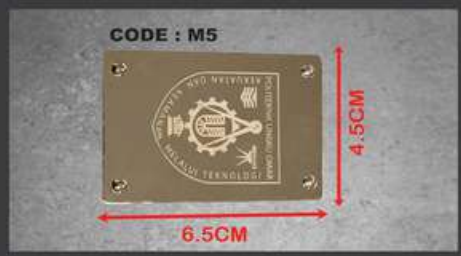

*PRE ORDER OTHER SHAPES OF METAL PLATE